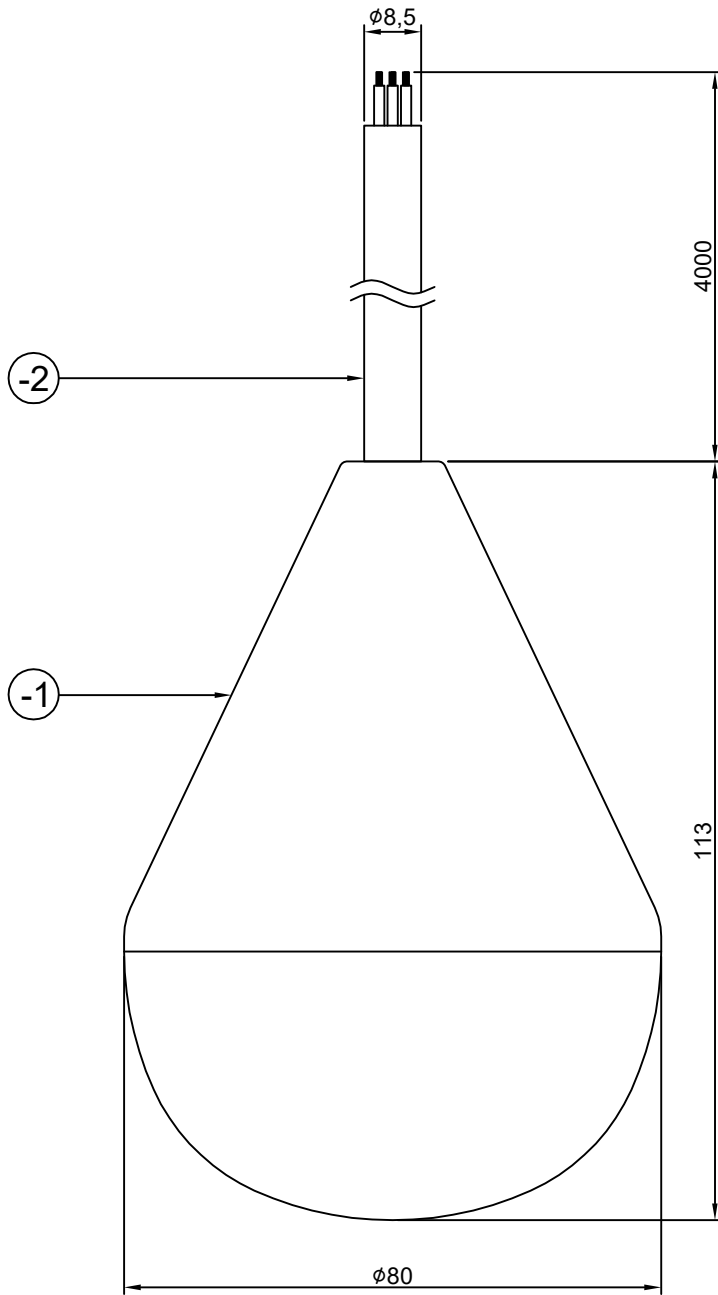

ON S/W/D

THIS DRAWING IS PROPRIETARY TO DSS
NO PART OF THIS DRAWING MAY BE REPRODUCED
WITHOUT THE PERMISSION OF DSS
해기없이 복사할 수 없음

(UNIT:mm)

L	-	-	-	-
-2	CABLE	1	NEOPRENE	
-1	FLOAT	1	A.B.S	
1	DQ-1	1EA	-	
ITEM NO	PART NAME	QTY	MATERIAL	
SPECIFICATION				
MODEL NAME		DQ-1		
PRESSURE		MAX.2Kgf/cm ²		
TEMPERATURE		MAX.50°C		
DIMENSION		ø80xH103		
SWITCH CURRENT		AC250V, 3A		
SPECIFIC GRAVITY		0.8		
MATERIAL		A.B.S + NEOPRENE		
REMARKS :				
STANDARD = 4M , ORDER MADE(L)				

배부처

NO	DATE	REVISION	APPD BY	DONG SUNG SENSORS CO.,LTD. TEL: (02)2101-0688-9 FAX: (02)2101-0687				UNIT	MM, INCH	APPAR.	-
△	2014.01.27	INITIAL RELEASE	K.B. HAN	DRWN BY	DSND BY	CHKD BY	APPD BY	SCALE	N/S	TITLE	-
1	4	±0.1	±0.2	±0.3	±0.5	±0.7	±0.9	3RD ANGLE	3	각 법	DQ-1
4	16	±0.2	±0.3	±0.5	±0.7	±0.9	±1.3	REF. NO	-	도면번호	1/1
16	63	±0.3	±0.4	±0.7	±1.2	±1.8	±2.5	DATE	2013.12.04.	2014.01.23.	
63	250	±0.4	±0.5	±1.2	±1.5	±2.5	±3.3				
250	500	±0.6	±0.8	±1.5	±2.5	±3.3	±2.0°				
500	1000	±0.8	±1.0	±2.0	±2.5	±3.3					
1000	2000	±1.2	±1.5	±2.5	±2.0°						
ANGLE		±.25°	±.5°	±1.0°							